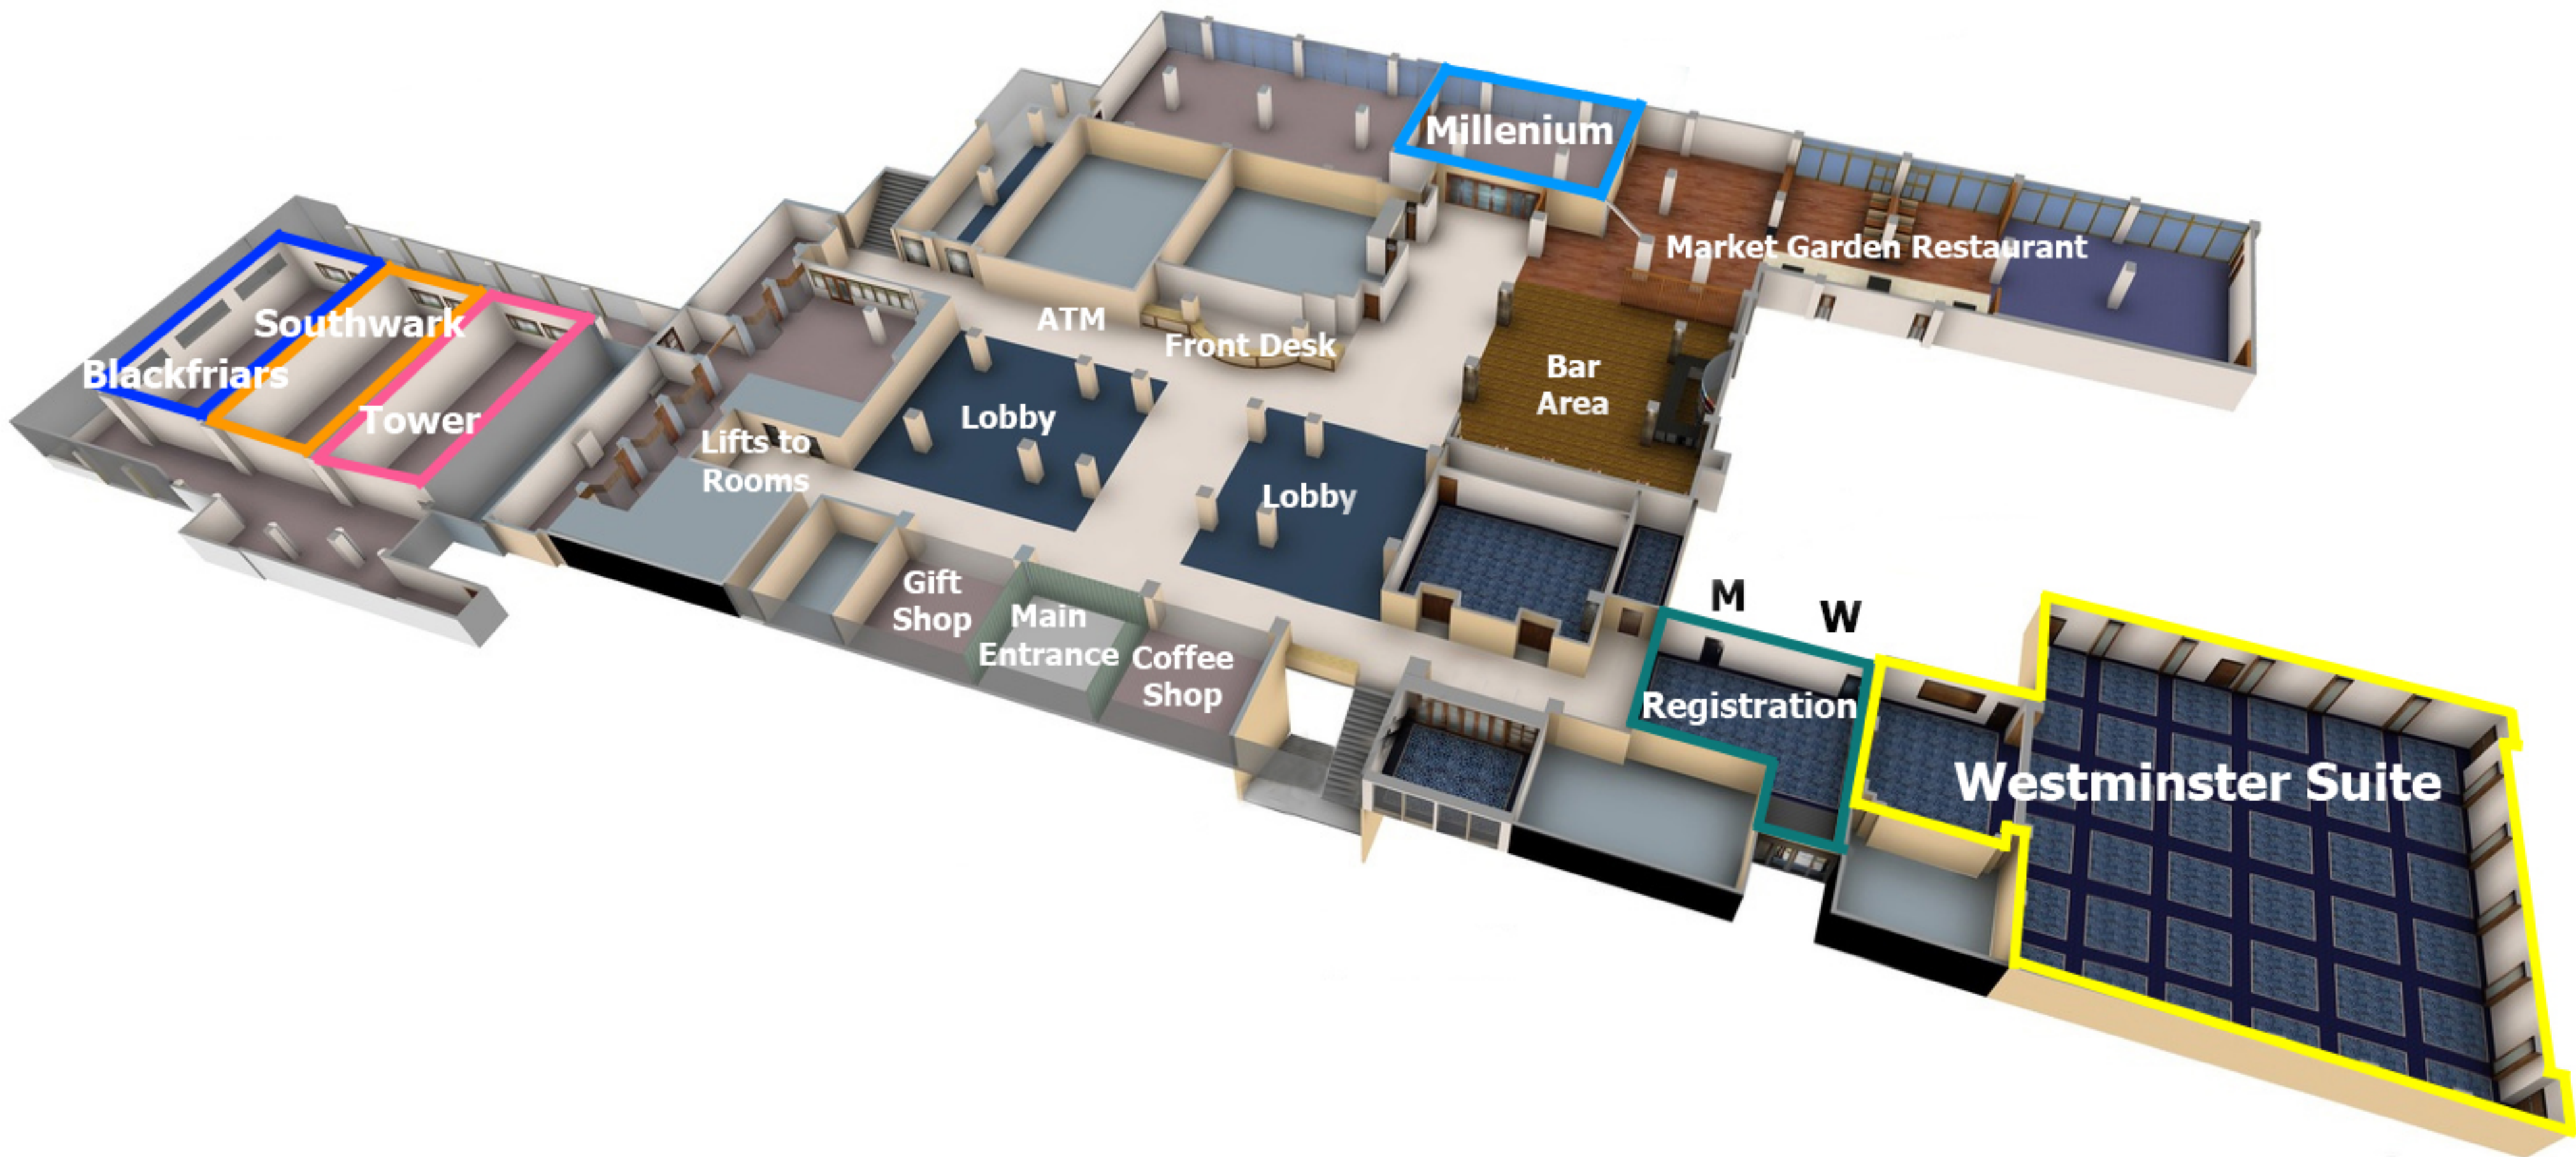

# GROUND FLOOR

RENAISSANCE®

LONDON HEATHROW HOTEL

Bath Road, Hounslow  
England  
TW6 2 AQ

All dimensions must be checked on-site and not scaled from drawing

Phone +44 20 88976363  
Fax +44 20 88971113